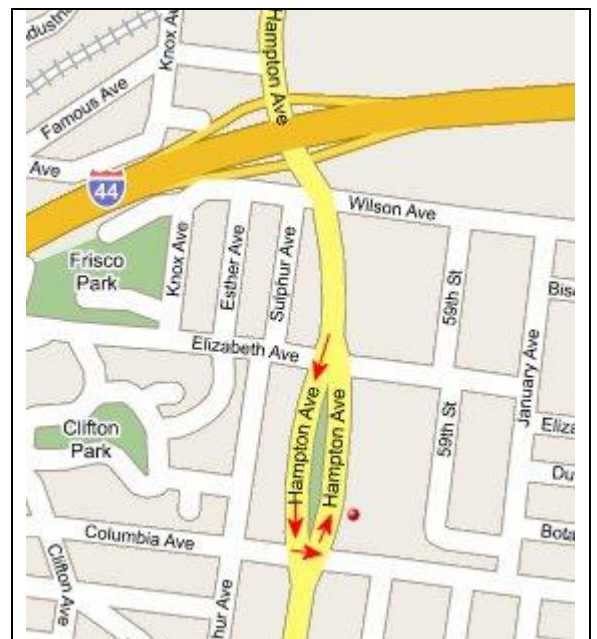

## Directions to Broadcast Center

Broadcast Center is centrally located in the St. Louis, Missouri metro area. Directions details are below map.

### From I-64 (Highway 40)...

...take the Hampton Avenue south exit and travel south on Hampton Avenue. You'll cross underneath the I-44 overpass. Continue with the following directions:

### From I-44...

... go south on Hampton Avenue. After traveling through the first stop light (Wilson Avenue), the northbound and southbound lanes of Hampton are divided. Continue about 1/4 mile to the next stop light (Columbia Avenue) and get into the left turn lane. Yield to oncoming traffic or wait for the left turn arrow, then make a U-turn to get into the northbound lanes of Hampton Avenue. Broadcast Center is at **2360 Hampton Avenue**.

Free parking for students and guests is available in the upper parking lot behind the Broadcast Center building or along northbound Hampton Avenue in the lane furthest to the right.

If traveling south on Hampton, you'll need to turn around at the Columbia Avenue light so that you're traveling northbound. The red dot represents the approximate location of the Broadcast Center building.