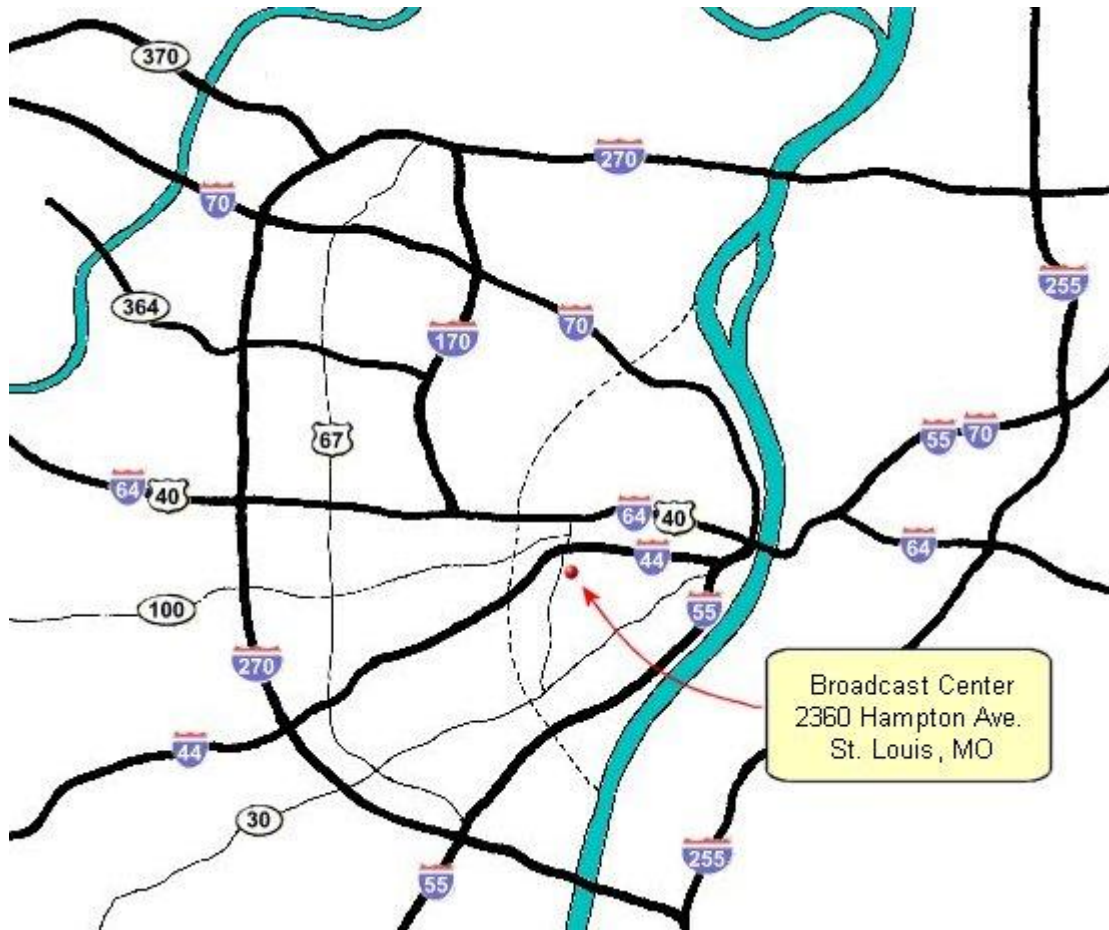

## Directions to Broadcast Center

Broadcast Center is centrally located in the St. Louis, Missouri metro area. Directions details are below map.

### From I-64 (Highway 40)...

...take the Hampton Avenue south exit and travel south on Hampton Avenue. You'll cross underneath the I-44 overpass. Continue with the following directions:

### From I-44...

... go south on Hampton Avenue. After traveling through the first stop light (Wilson Avenue), the northbound and southbound lanes of Hampton are divided. Continue about 1/4 mile to the next stop light (Columbia Avenue) and get into the left turn lane. Yield to oncoming traffic or wait for the left turn arrow, then make a U-turn to get into the northbound lanes of Hampton Avenue. Broadcast Center is at **2360 Hampton Avenue**.

Free parking for students and guests is available in the upper parking lot behind the Broadcast Center building or along northbound Hampton Avenue in the lane furthest to the right.

If traveling south on Hampton, you'll need to turn around at the Columbia Avenue light so that you're traveling northbound. The red dot represents the approximate location of the Broadcast Center building.